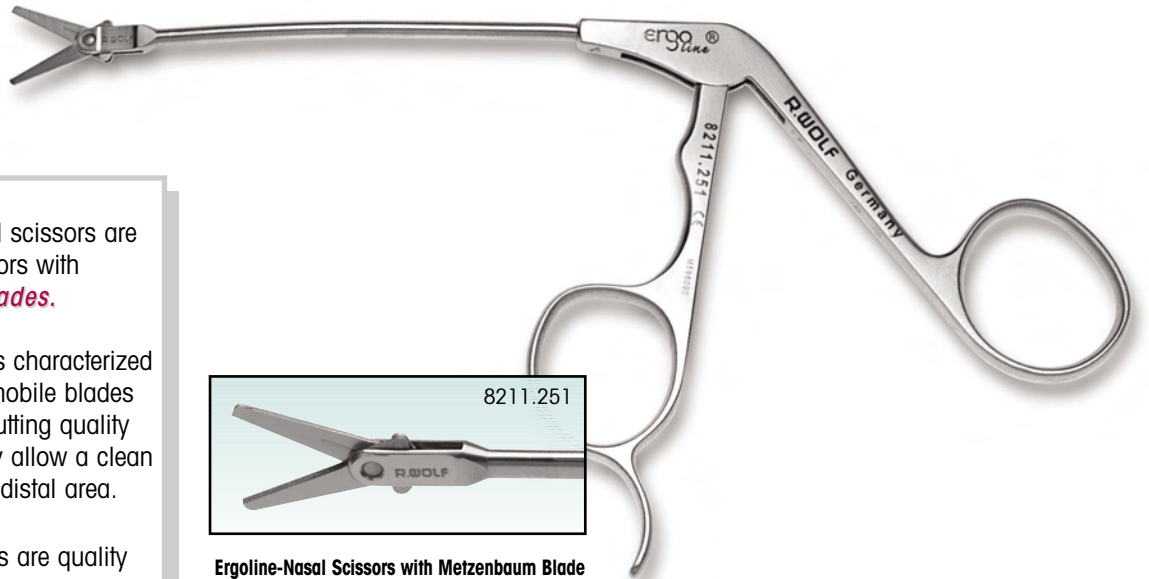

ergo
line®

New

Nasal Scissors with Metzenbaum Blades

- Superior cutting quality
- Long life time
- Ergonomic working position
- Greater freedom of movement

Nasal Scissors with *Metzenbaum Blades*

The new *Ergo-line* nasal scissors are the first nasal scissors with *Metzenbaum blades*.

This special construction is characterized by spring loaded, dual mobile blades which possess a high cutting quality over the entire length. They allow a clean cut even in the farthest distal area.

The *new* nasal scissors are quality made German instruments.

Ergoline-Nasal Scissors with Metzenbaum Blade
Shaft curved, straight blade
ø 5 mm, WL 100 mm8211.251

Ergoline-Nasal Scissors with Metzenbaum Blade
Shaft straight, blade curved right
ø 5 mm, WL 100 mm8211.253

Ergoline-Nasal Scissors with Metzenbaum Blade
Shaft straight, blade curved left
ø 5 mm, WL 100 mm8211.254

Developed in conjunction with
Prof. Dr. med. Stephan Wolf