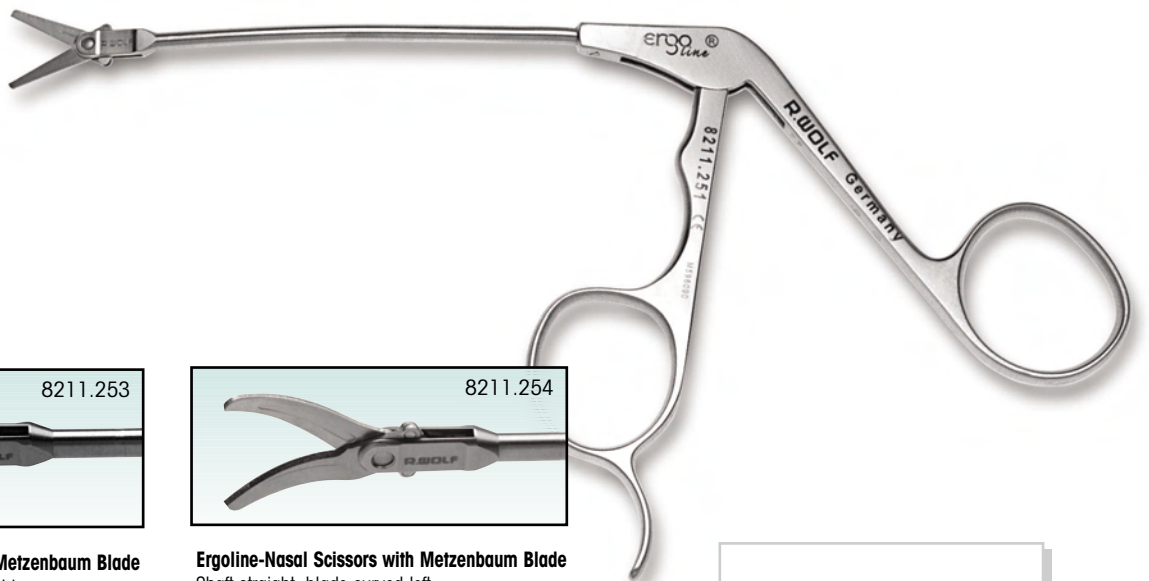

ergo
line®

New

Nasal Scissors with Metzenbaum Blades

- Superior cutting quality
- Long life time
- Ergonomic working position
- Greater freedom of movement

Nasal Scissors with *Metzenbaum Blades*

The new *Ergo-line* nasal scissors are the first nasal scissors with *Metzenbaum blades*.

This special construction is characterized by spring loaded, dual mobile blades which possess a high cutting quality over the entire length. They allow a clean cut even in the farthest distal area.

The *new* nasal scissors are quality made German instruments.

Ergoline-Nasal Scissors with Metzenbaum Blade
Shaft curved, straight blade
ø 5 mm, WL 100 mm8211.251

Ergoline-Nasal Scissors with Metzenbaum Blade
Shaft straight, blade curved right
ø 5 mm, WL 100 mm8211.253

Ergoline-Nasal Scissors with Metzenbaum Blade
Shaft straight, blade curved left
ø 5 mm, WL 100 mm8211.254

Developed in conjunction with
Prof. Dr. med. Stephan Wolf